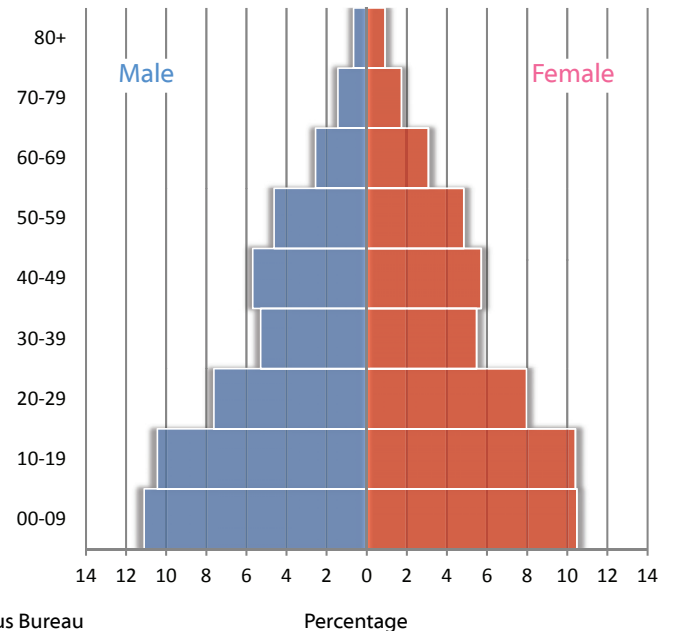

### Total Population

Source: U.S. Census Bureau

2000

17,642

2010

18,830

2000 POPULATION PYRAMID

Source: U.S. Census Bureau

2010 POPULATION PYRAMID

Percentage

Race/Ethnicity	2000	2010
White, Non-Hispanic	13.2	9.6
Black, Non-Hispanic	0.1	0.0
American Indian*, Non-Hispanic	83.2	86.4
Others, Non-Hispanic	2.1	1.9
Hispanic	1.4	2.1