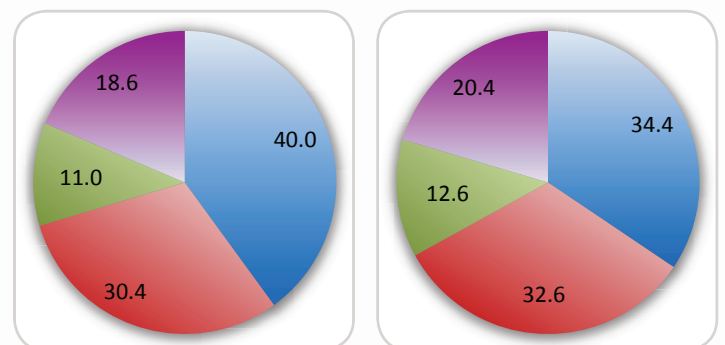

Married
Single Female Headed
Single Male Headed
Non-Family