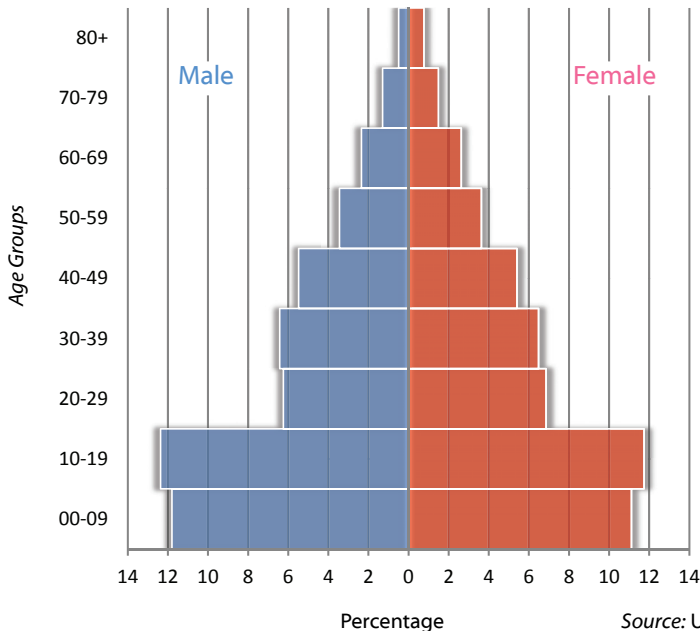

### Total Population

Source: U.S. Census Bureau

2000

17,642

2010

18,830

2000 POPULATION PYRAMID

Source: U.S. Census Bureau

2010 POPULATION PYRAMID

Percentage

Race/Ethnicity	2000	2010
White, Non-Hispanic	13.2	9.6
Black, Non-Hispanic	0.1	0.0
American Indian*, Non-Hispanic	83.2	86.4
Others, Non-Hispanic	2.1	1.9
Hispanic	1.4	2.1